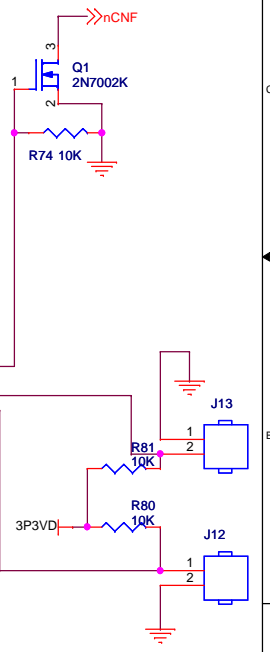

ALTERA EP3C40Q240  
Version = 1.0

ALTERA EP3C40Q240  
Version = 1.0

Copyright 2011 - Kevin Wheatley M0KHZ, Phil Harman VK6APH, Kjell Karlsen LA2NI and Abhi Arunoday

Title		HPSDR Hermes: FPGA POWER	
Derived from the work of the HPSDR community.			
Released under TAPR Non-commercial Hardware License. <a href="http://www.tapr.org/NCL">http://www.tapr.org/NCL</a>			
Size	Document Number	Rev	GAMMA v15
Date:		Sheet	3 of 9