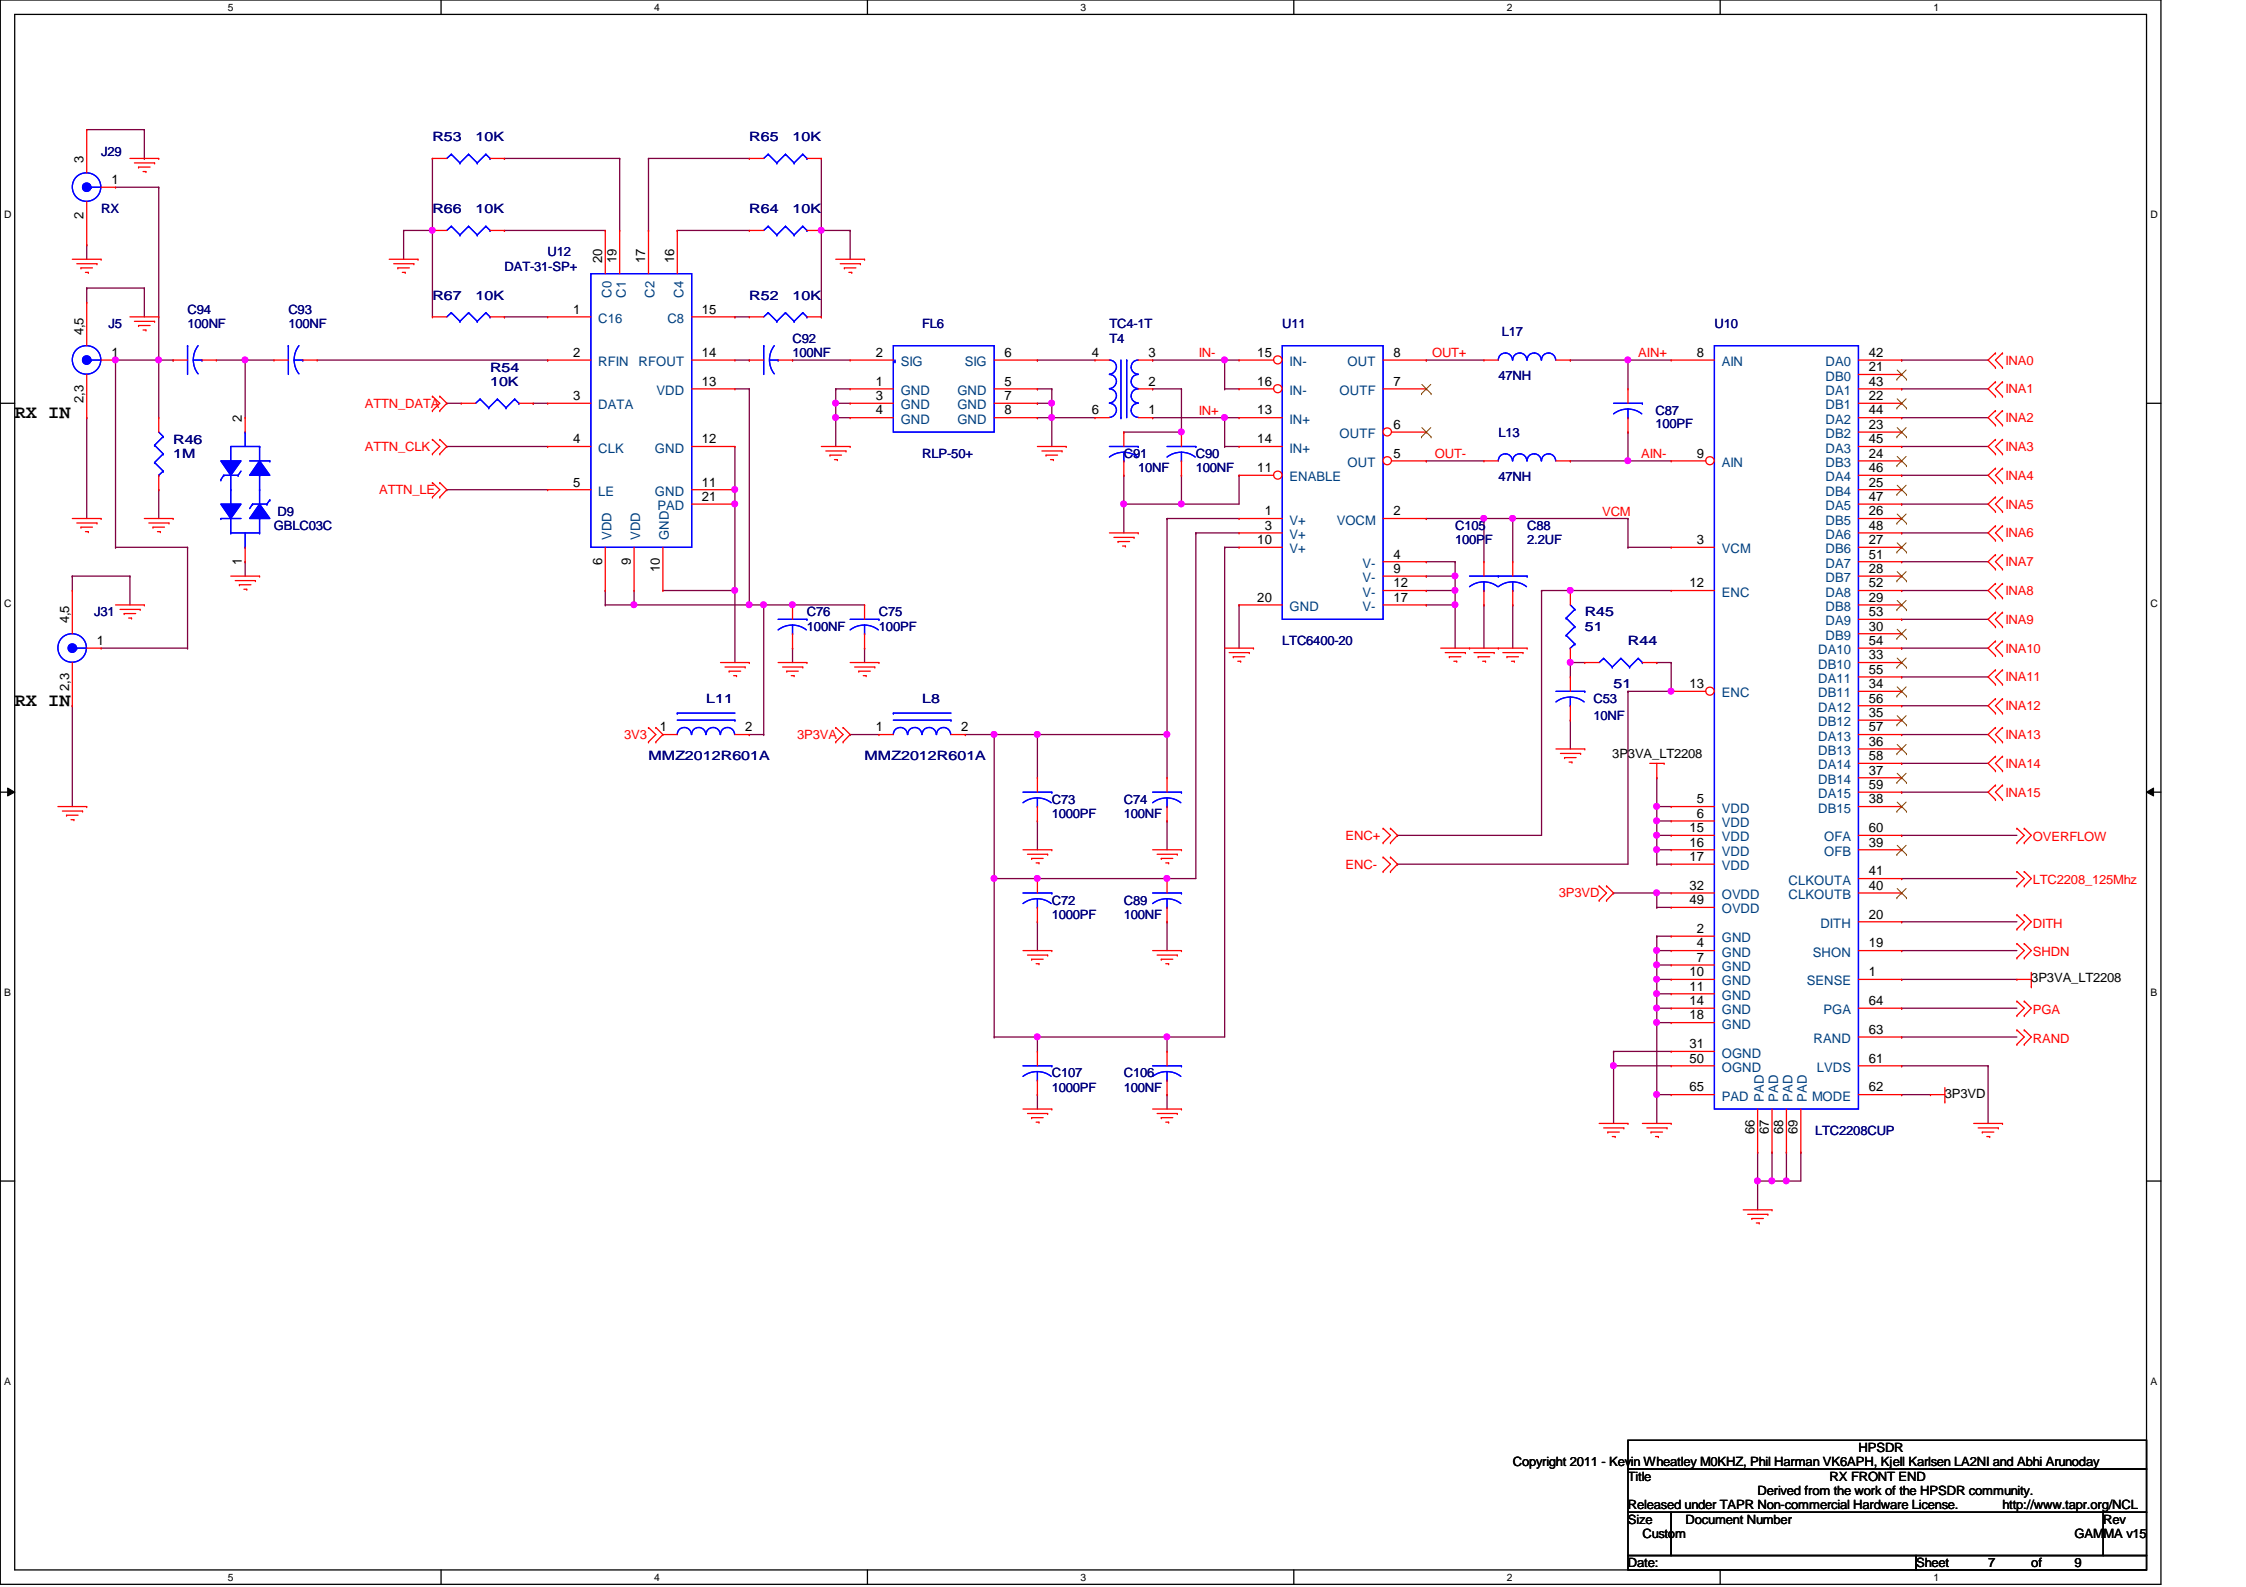

ALTERA EP3C40Q240  
Version = 1.0

ALTERA EP3C40Q240  
Version = 1.0

Copyright 2011 - Kevin Wheatley M0KHZ, Phil Harman VK6APH, Kjell Karlsen LA2NI and Abhi Arunoday

Title		HPSDR Hermes: FPGA POWER	
Derived from the work of the HPSDR community.			
Released under TAPR Non-commercial Hardware License. <a href="http://www.tapr.org/NCL">http://www.tapr.org/NCL</a>			
Size	Document Number	Rev	GAMMA v15
Date:		Sheet	3 of 9

HPSDR  
 Copyright 2011 - Kevin Wheatley M0KHZ, Phil Harman VK6APH, Kiell Karlsen LA2NI and Abhi Arunoday  
 Title Hermes: PHY  
 Derived from the work of the HPSDR community.  
 Released under TAPR Non-commercial Hardware License. <http://www.tapr.org/NCL>  
 Size B Document Number Rev GAMMA v15  
 Date: Sheet 4 of 9

HPSDR  
 Copyright 2011 - Kevin Wheatley M0KHZ, Phil Harman VK6APH, Kjell Karlson LA2NI and Abhi Arunoday  
 Title Hermes: TX RF DECK  
 Derived from the work of the HPSDR community.  
 Released under TAPR Non-commercial Hardware License. <http://www.tapr.org/NCL>  
 Size Document Number Rev  
 Custom GAMMA v15  
 Date: Sheet 9 of 9