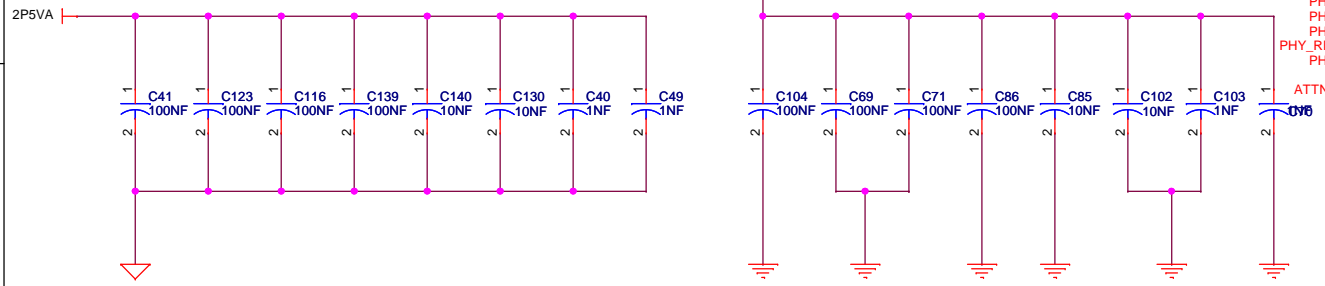

ALTERA EP3C40Q240  
Version = 1.0

ALTERA EP3C40Q240  
Version = 1.0

Copyright 2011 - Kevin Wheatley M0KHZ, Phil Harman VK6APH, Kjell Karlsen LA2NI and Abhi Arunoday

Title		HPSDR Hermes: FPGA POWER	
Derived from the work of the HPSDR community.			
Released under TAPR Non-commercial Hardware License. <a href="http://www.tapr.org/NCL">http://www.tapr.org/NCL</a>			
Size	Document Number	Rev	GAMMA v15
Date:		Sheet	3 of 9