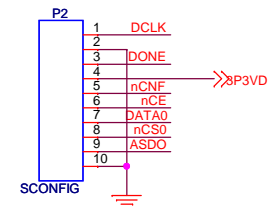

ALTERA EP3C40Q240  
Version = 1.0

ALTERA EP3C40Q240  
Version = 1.0

Copyright 2011 - Kevin Wheatley M0KHZ, Phil Harman VK6APH, Kjell Karlsen LA2NI and Abhi Arunoday

Title		HPSDR Hermes: FPGA POWER	
Derived from the work of the HPSDR community.			
Released under TAPR Non-commercial Hardware License. <a href="http://www.tapr.org/NCL">http://www.tapr.org/NCL</a>			
Size	Document Number	Rev	GAMMA v15
Date:		Sheet	3 of 9