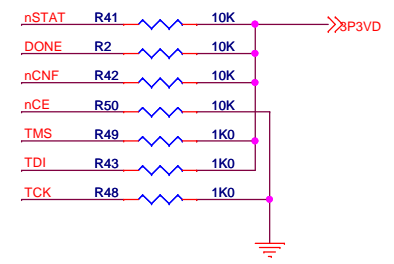

ALTERA EP3C40Q240  
Version = 1.0

ALTERA EP3C40Q240  
Version = 1.0

Copyright 2011 - Kevin Wheatley M0KHZ, Phil Harman VK6APH, Kjell Karlsen LA2NI and Abhi Arunoday

Title		HPSDR Hermes: FPGA POWER	
Derived from the work of the HPSDR community.			
Released under TAPR Non-commercial Hardware License. <a href="http://www.tapr.org/NCL">http://www.tapr.org/NCL</a>			
Size	Document Number	Rev	GAMMA v15
Date:		Sheet	3 of 9