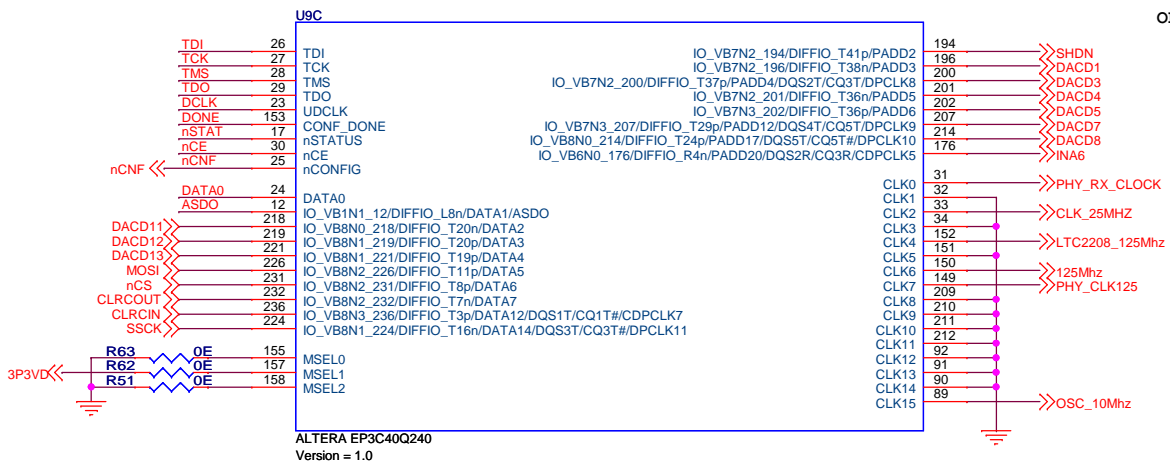

ALTERA EP3C40Q240  
Version = 1.0

ALTERA EP3C40Q240  
Version = 1.0

Copyright 2011 - Kevin Wheatley M0KHZ, Phil Harman VK6APH, Kjell Karlsen LA2NI and Abhi Arunoday

Title		HPSDR Hermes: FPGA POWER	
Derived from the work of the HPSDR community.			
Released under TAPR Non-commercial Hardware License. <a href="http://www.tapr.org/NCL">http://www.tapr.org/NCL</a>			
Size	Document Number	Rev	GAMMA v15
Date:		Sheet	3 of 9