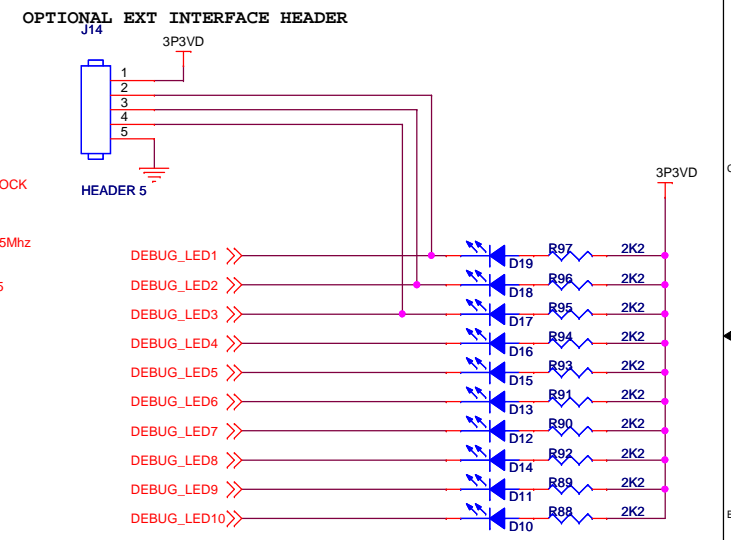

ALTERA EP3C40Q240  
Version = 1.0

ALTERA EP3C40Q240  
Version = 1.0

Copyright 2011 - Kevin Wheatley M0KHZ, Phil Harman VK6APH, Kjell Karlsen LA2NI and Abhi Arunoday

Title		HPSDR Hermes: FPGA POWER	
Derived from the work of the HPSDR community.			
Released under TAPR Non-commercial Hardware License. <a href="http://www.tapr.org/NCL">http://www.tapr.org/NCL</a>			
Size	Document Number	Rev	GAMMA v15
Date:		Sheet	3 of 9