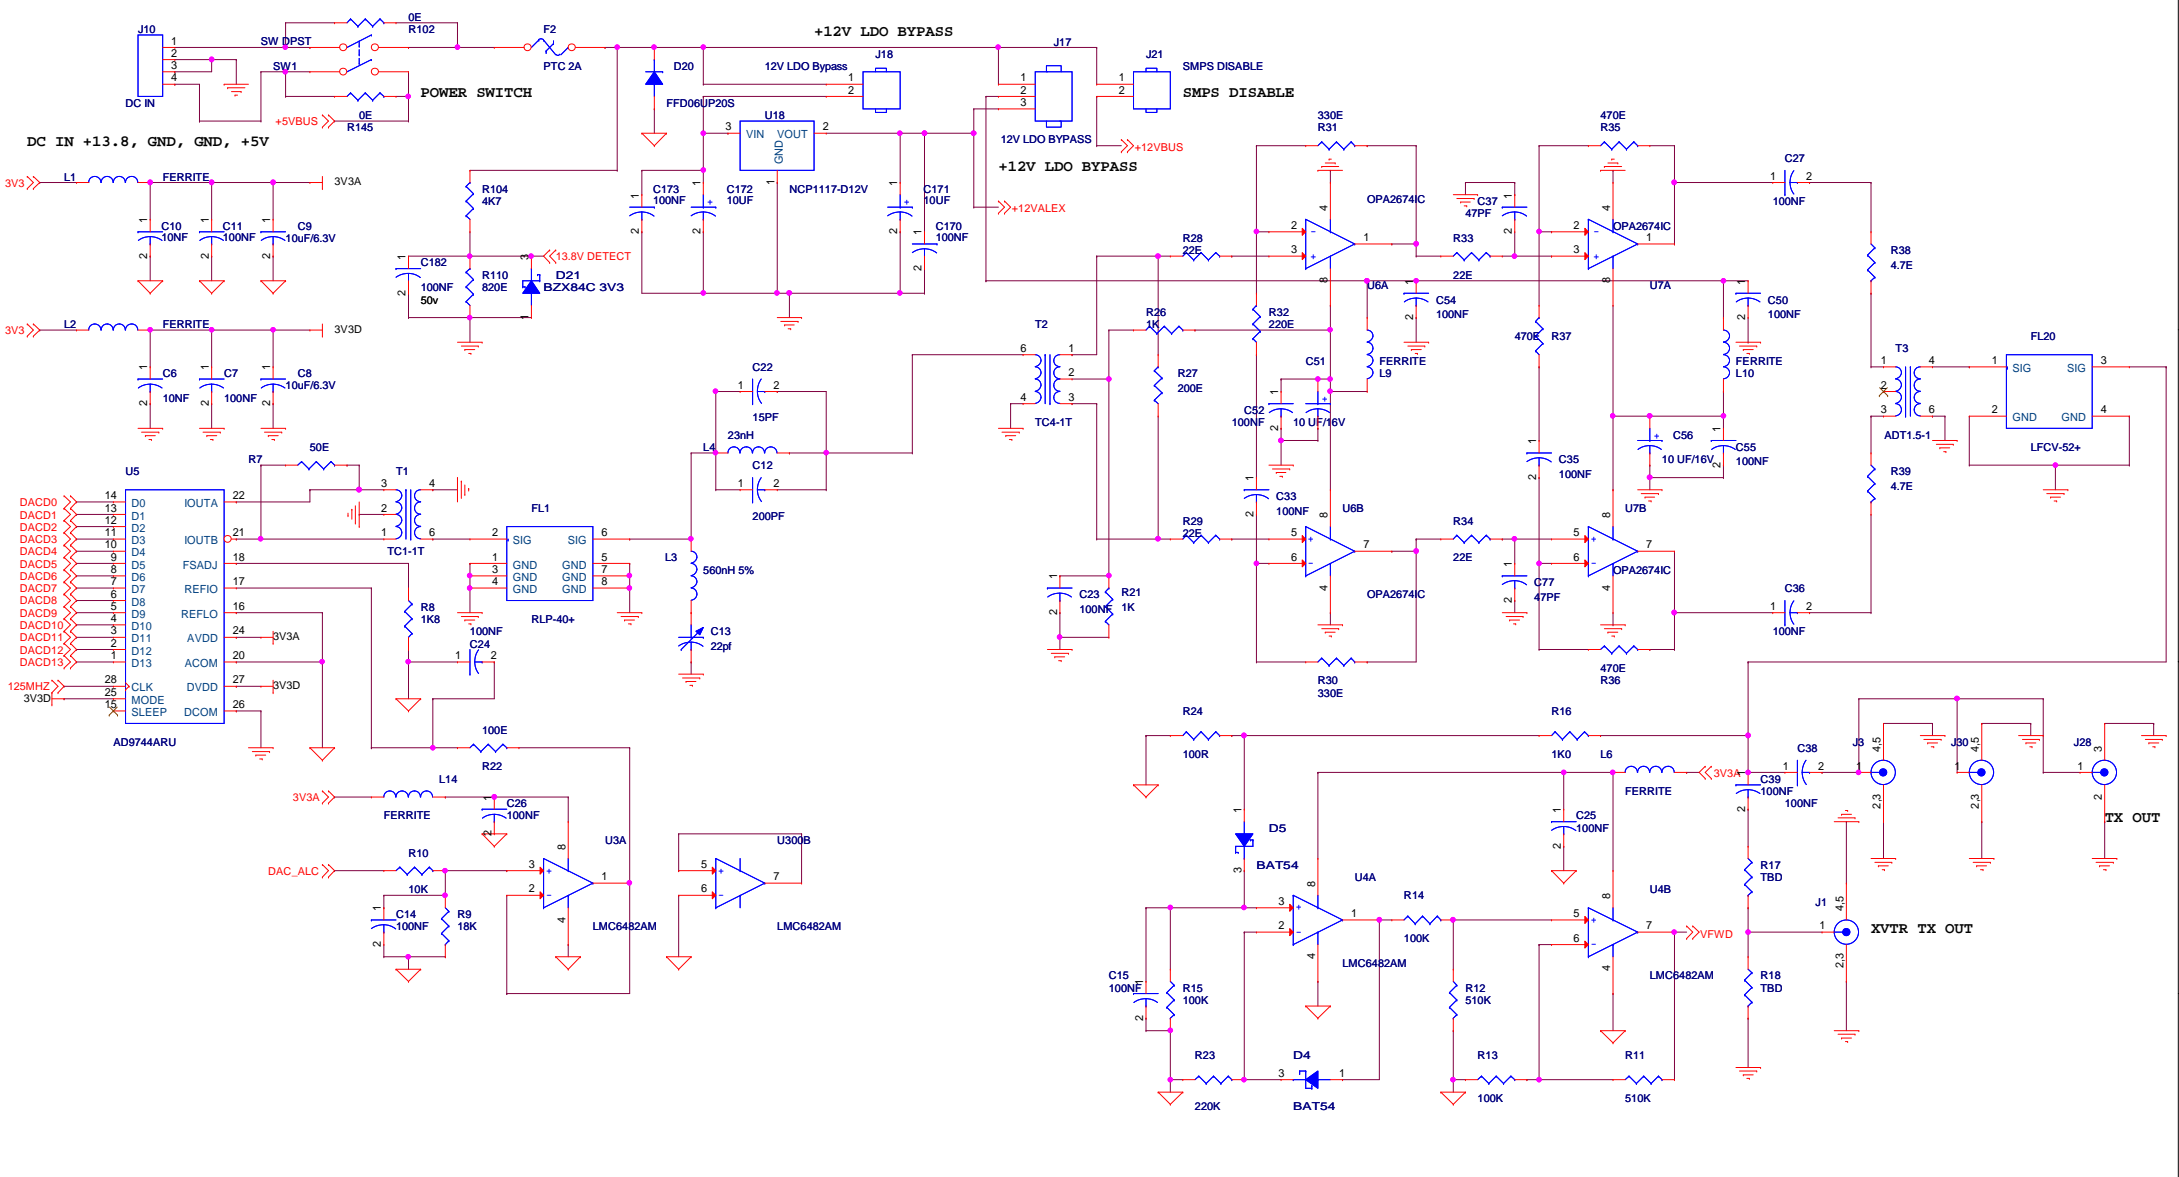

HPSDR
Copyright 2011 - Kevin Wheatley M0KHZ, Phil Harman VK6APH, Kjell Karlson LA2NI and Abhi Arunoday
Title Hermes: TX RF DECK
Derived from the work of the HPSDR community.
Released under TAPR Non-commercial Hardware License. <http://www.tapr.org/NCL>
Size Document Number Rev
Custom GAMMA v15
Date: Sheet 9 of 9