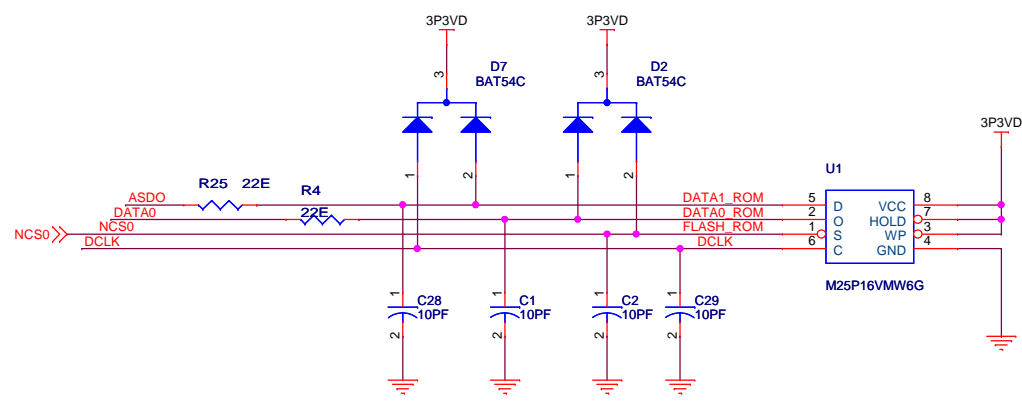

ALTERA EP3C40Q240  
Version = 1.0

ALTERA EP3C40Q240  
Version = 1.0

Copyright 2011 - Kevin Wheatley M0KHZ, Phil Harman VK6APH, Kjell Karlsen LA2NI and Abhi Arunoday

Title		HPSDR Hermes: FPGA POWER	
Derived from the work of the HPSDR community.			
Released under TAPR Non-commercial Hardware License. <a href="http://www.tapr.org/NCL">http://www.tapr.org/NCL</a>			
Size	Document Number	Rev	GAMMA v15
Date:		Sheet	3 of 9