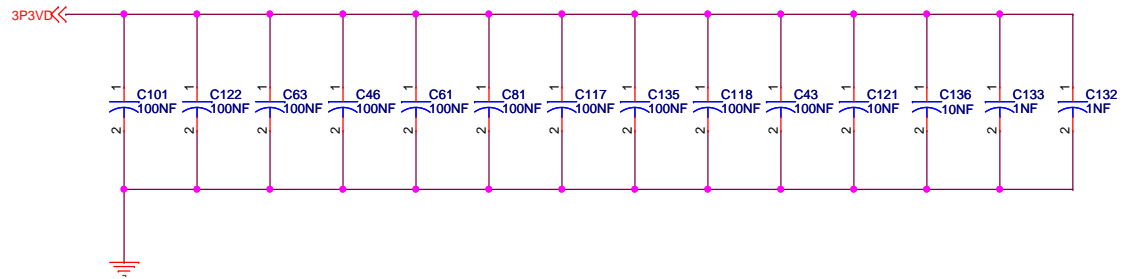

ALTERA EP3C40Q240  
Version = 1.0

ALTERA EP3C40Q240  
Version = 1.0

Copyright 2011 - Kevin Wheatley M0KHZ, Phil Harman VK6APH, Kjell Karlsen LA2NI and Abhi Arunoday

Title		HPSDR Hermes: FPGA POWER	
Derived from the work of the HPSDR community.			
Released under TAPR Non-commercial Hardware License. <a href="http://www.tapr.org/NCL">http://www.tapr.org/NCL</a>			
Size	Document Number	Rev	GAMMA v15
Date:		Sheet	3 of 9