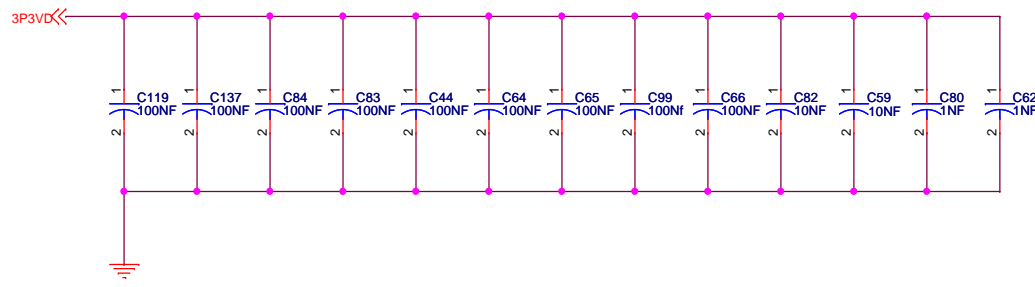

ALTERA EP3C40Q240  
Version = 1.0

ALTERA EP3C40Q240  
Version = 1.0

Copyright 2011 - Kevin Wheatley M0KHZ, Phil Harman VK6APH, Kjell Karlsen LA2NI and Abhi Arunoday

Title		HPSDR Hermes: FPGA POWER	
Derived from the work of the HPSDR community.			
Released under TAPR Non-commercial Hardware License. <a href="http://www.tapr.org/NCL">http://www.tapr.org/NCL</a>			
Size	Document Number	Rev	GAMMA v15
Date:		Sheet	3 of 9