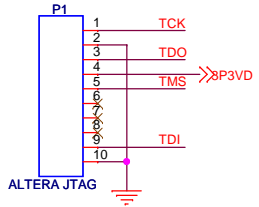

ALTERA EP3C40Q240  
Version = 1.0

ALTERA EP3C40Q240  
Version = 1.0

Copyright 2011 - Kevin Wheatley M0KHZ, Phil Harman VK6APH, Kjell Karlsen LA2NI and Abhi Arunoday

Title		HPSDR Hermes: FPGA POWER	
Derived from the work of the HPSDR community.			
Released under TAPR Non-commercial Hardware License. <a href="http://www.tapr.org/NCL">http://www.tapr.org/NCL</a>			
Size	Document Number	Rev	GAMMA v15
Date:		Sheet	3 of 9