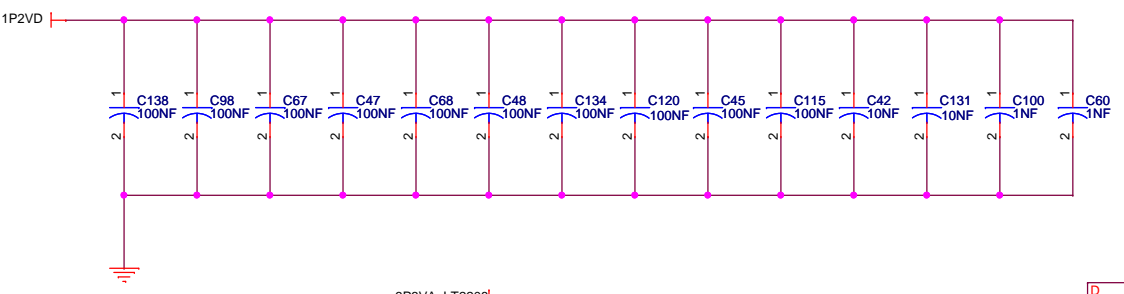

ALTERA EP3C40Q240  
Version = 1.0

ALTERA EP3C40Q240  
Version = 1.0

Copyright 2011 - Kevin Wheatley M0KHZ, Phil Harman VK6APH, Kjell Karlsen LA2NI and Abhi Arunoday

Title		HPSDR Hermes: FPGA POWER	
Derived from the work of the HPSDR community.			
Released under TAPR Non-commercial Hardware License. <a href="http://www.tapr.org/NCL">http://www.tapr.org/NCL</a>			
Size	Document Number	Rev	GAMMA v15
Date:		Sheet	3 of 9