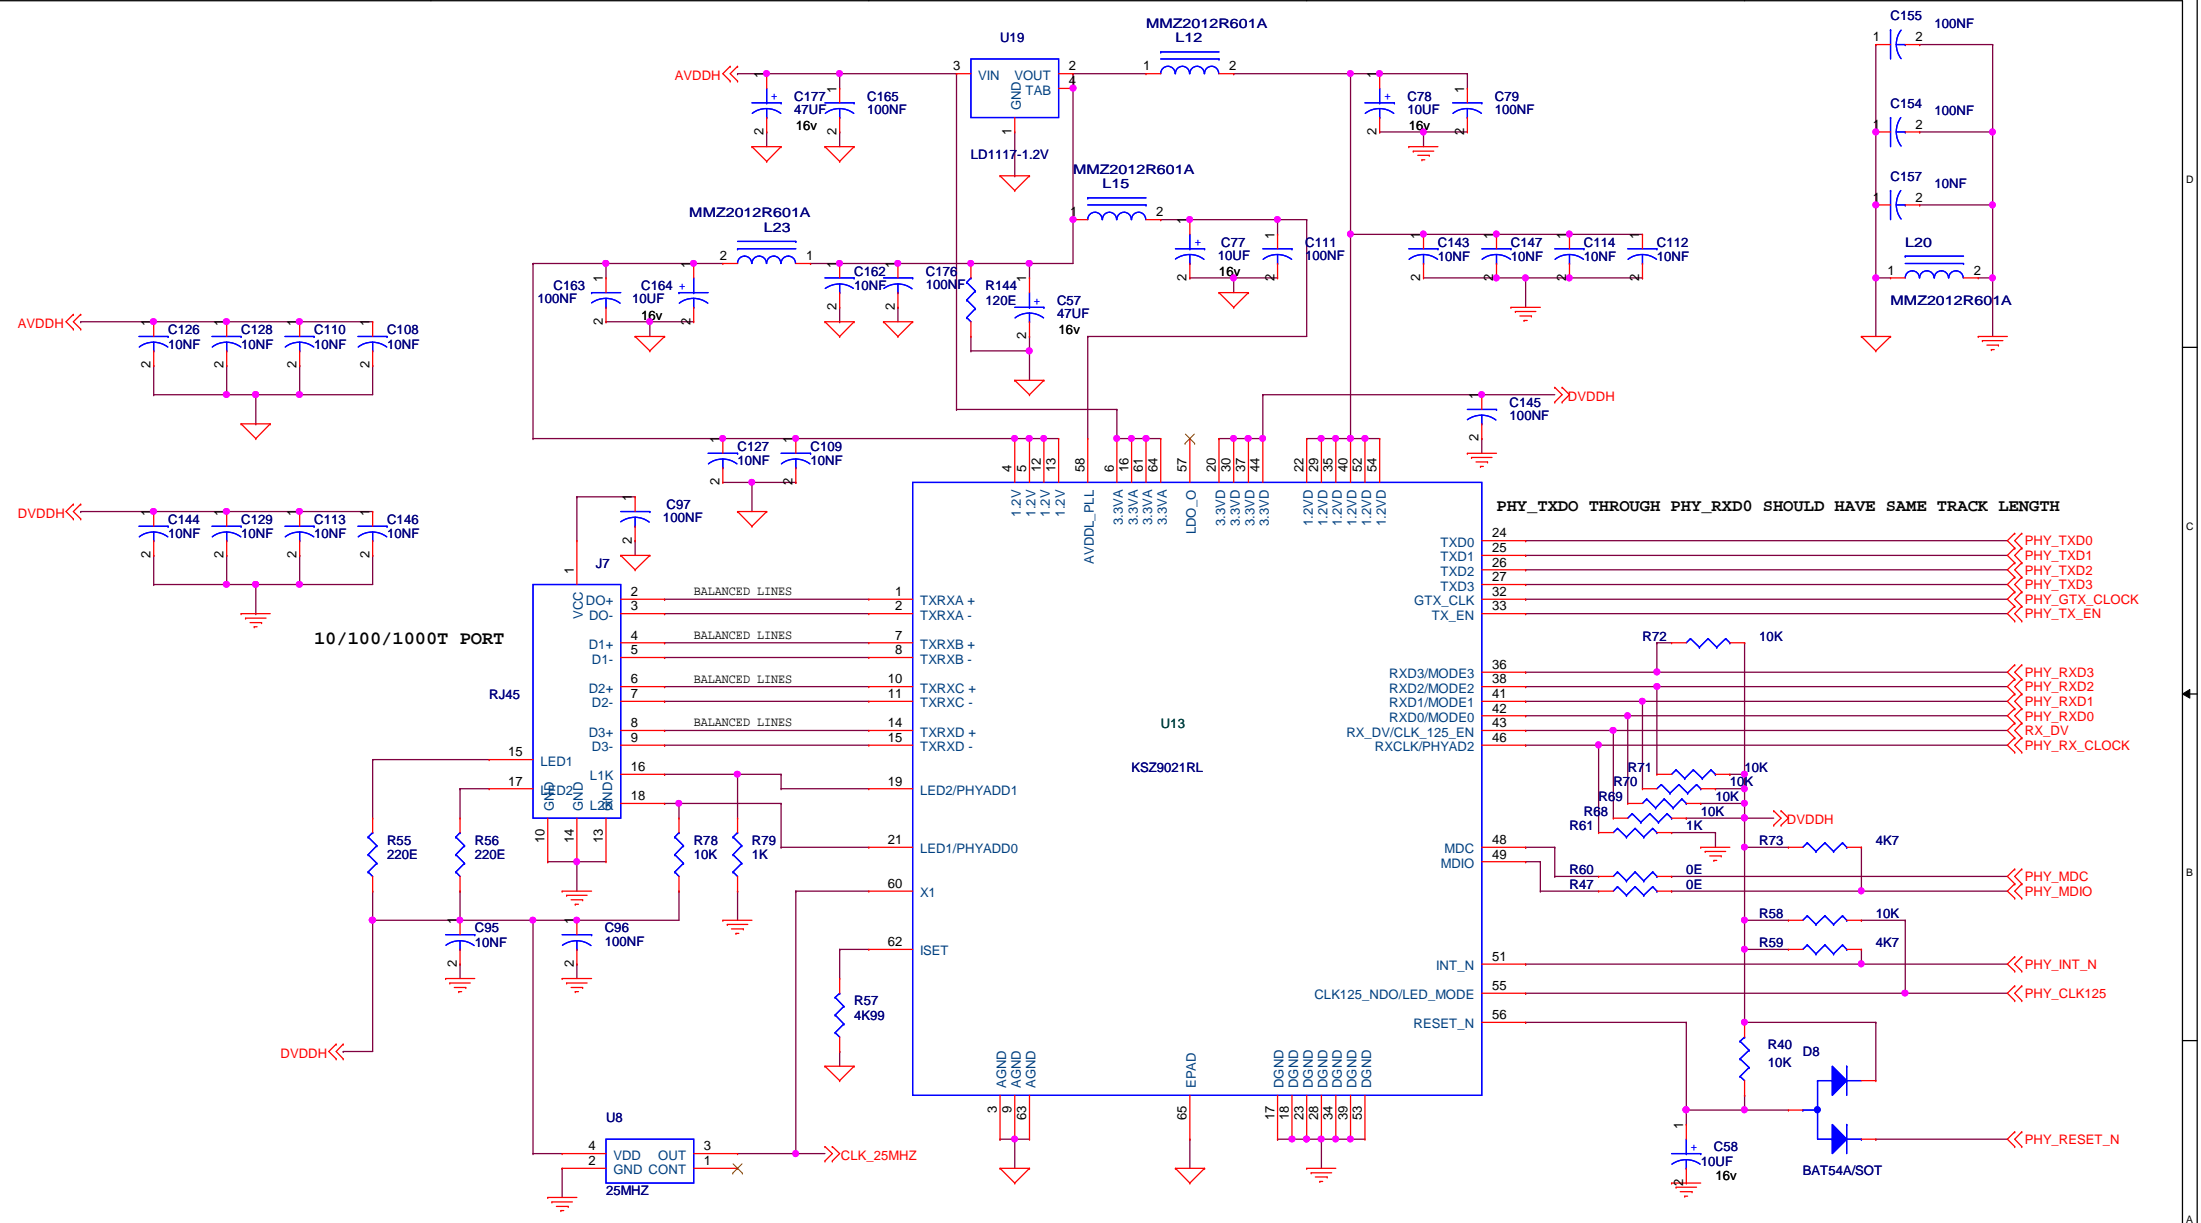

ALTERA EP3C40Q240  
Version = 1.0

ALTERA EP3C40Q240  
Version = 1.0

Copyright 2011 - Kevin Wheatley M0KHZ, Phil Harman VK6APH, Kjell Karlsen LA2NI and Abhi Arunoday

Title		HPSDR Hermes: FPGA POWER	
Derived from the work of the HPSDR community.			
Released under TAPR Non-commercial Hardware License. <a href="http://www.tapr.org/NCL">http://www.tapr.org/NCL</a>			
Size	Document Number	Rev	GAMMA v15
Date:		Sheet	3 of 9

HPSDR  
 Copyright 2011 - Kevin Wheatley M0KHZ, Phil Harman VK6APH, Kiell Karlsen LA2NI and Abhi Arunoday  
 Title Hermes: PHY  
 Derived from the work of the HPSDR community.  
 Released under TAPR Non-commercial Hardware License. <http://www.tapr.org/NCL>  
 Size B Document Number Rev GAMMA v15  
 Date: Sheet 4 of 9

HPSDR  
 Copyright 2011 - Kevin Wheatley M0KHZ, Phil Harman VK6APH, Kjell Karlson LA2NI and Abhi Arunoday  
 Title Hermes: TX RF DECK  
 Derived from the work of the HPSDR community.  
 Released under TAPR Non-commercial Hardware License. <http://www.tapr.org/NCL>  
 Size Document Number Rev  
 Custom GAMMA v15  
 Date: Sheet 9 of 9