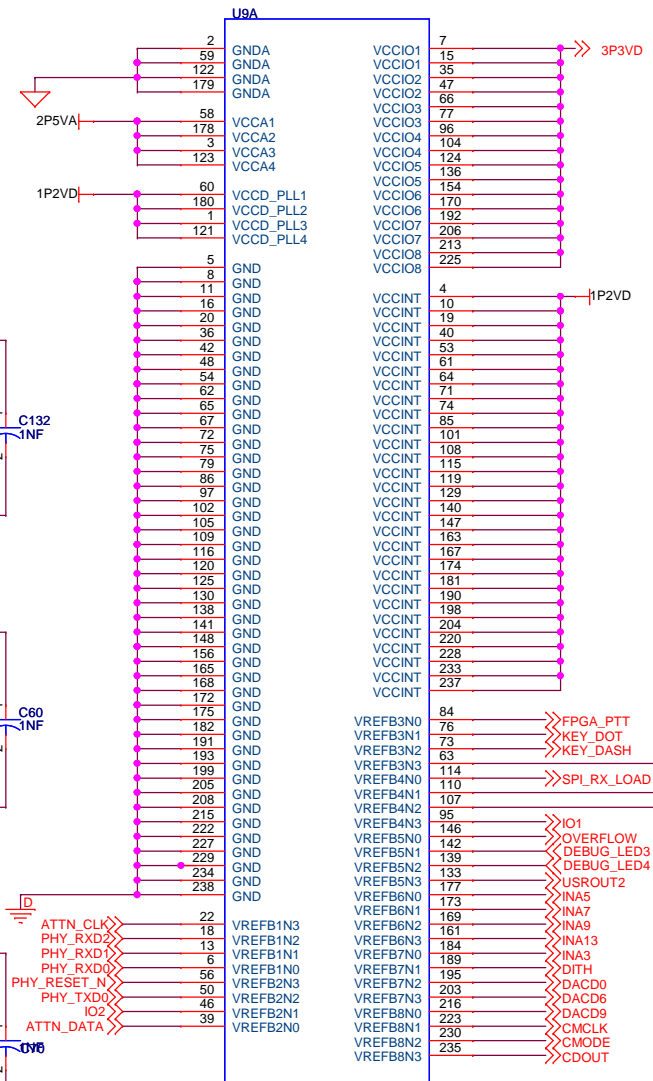

ALTERA EP3C40Q240  
Version = 1.0

ALTERA EP3C40Q240  
Version = 1.0

Copyright 2011 - Kevin Wheatley M0KHZ, Phil Harman VK6APH, Kjell Karlsen LA2NI and Abhi Arunoday

Title		HPSDR Hermes: FPGA POWER	
Derived from the work of the HPSDR community.			
Released under TAPR Non-commercial Hardware License. <a href="http://www.tapr.org/NCL">http://www.tapr.org/NCL</a>			
Size	Document Number	Rev	GAMMA v15
Date:		Sheet	3 of 9