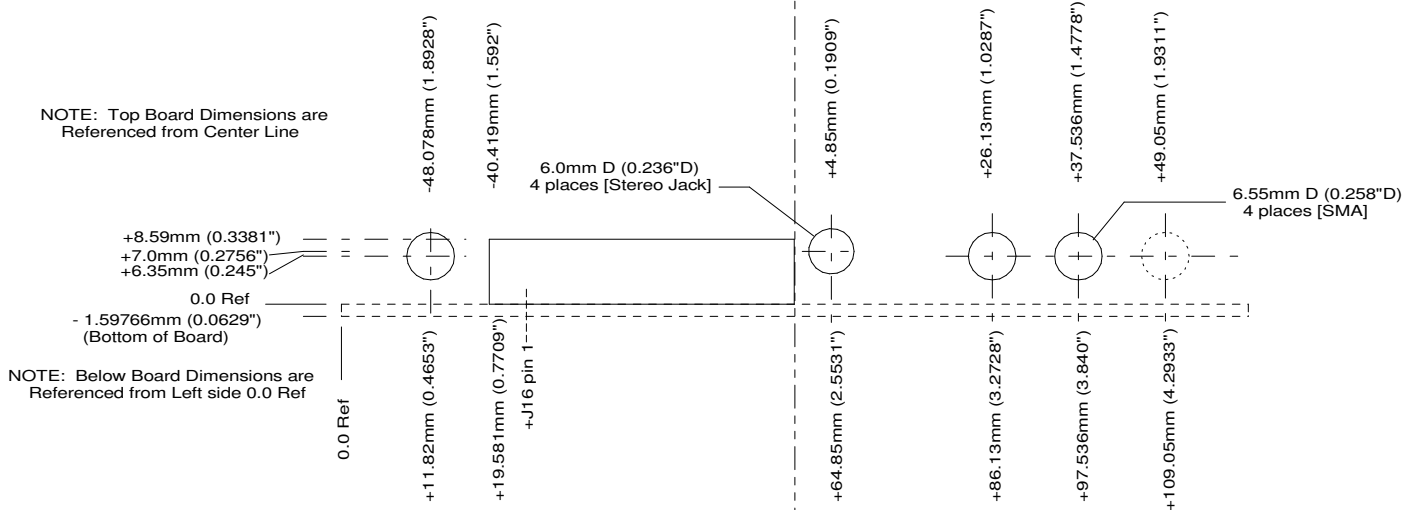

Hermes End Panel Dimensions

Center Line
0.0 Ref

Hermes Front Panel

120.0mm (4.724")

Hermes Rear Panel