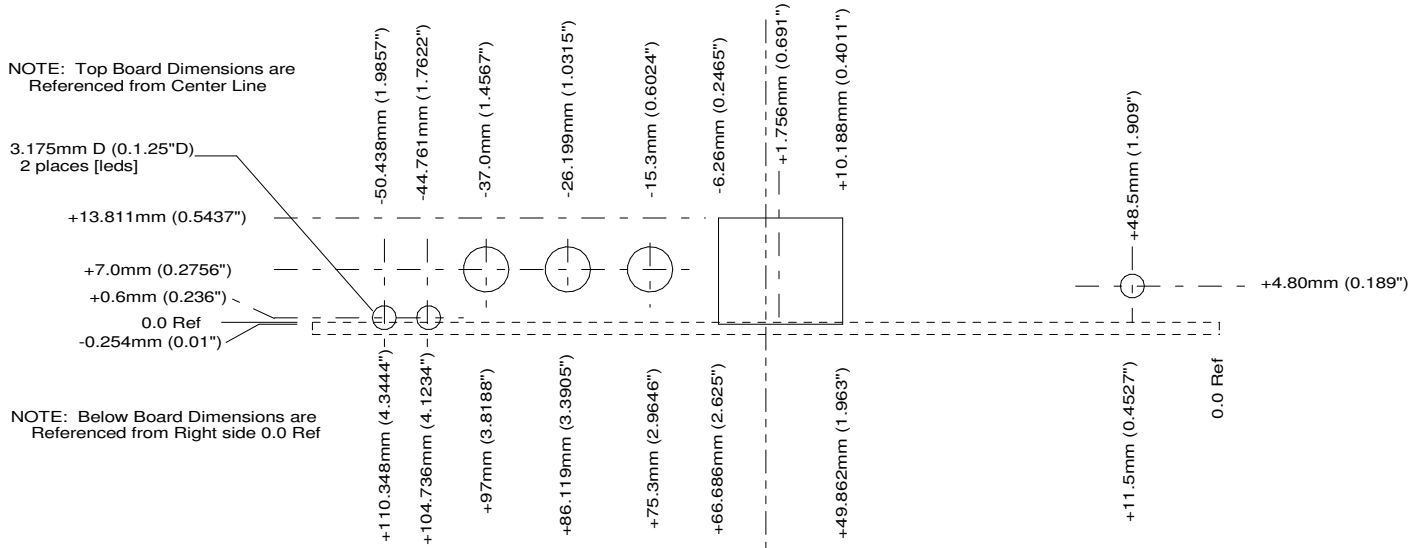

Hermes End Panel Dimensions

Center Line
0.0 Ref

Hermes Front Panel

120.0mm (4.724")

Hermes Rear Panel